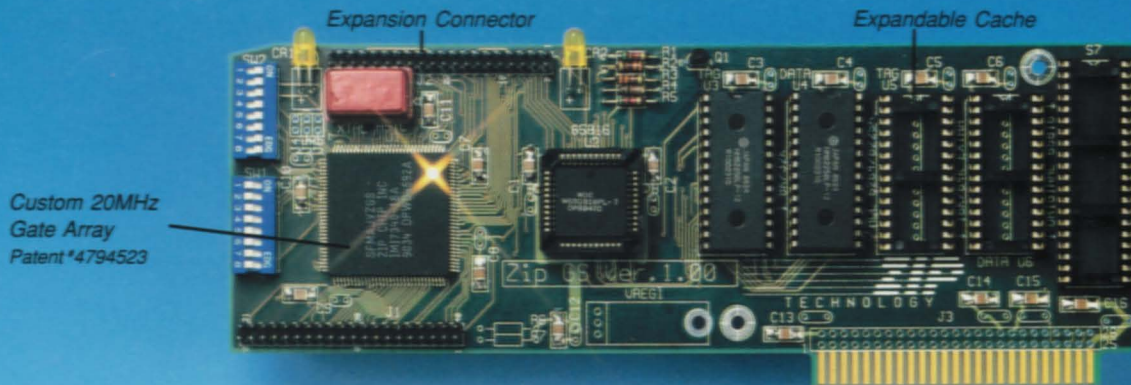

ZIPGS 8MHz

Model 1600 ZIPGSX Plus

SUPER SPEED... PLEASING PRICE

Zip Technology once again proves that "good things come in small packages"... Introducing the ZIPGS... The ZIPGS is the lowest cost, highest performance IIGS accelerator. Now available as a (CPU) replacement or a full sized plug-in card.